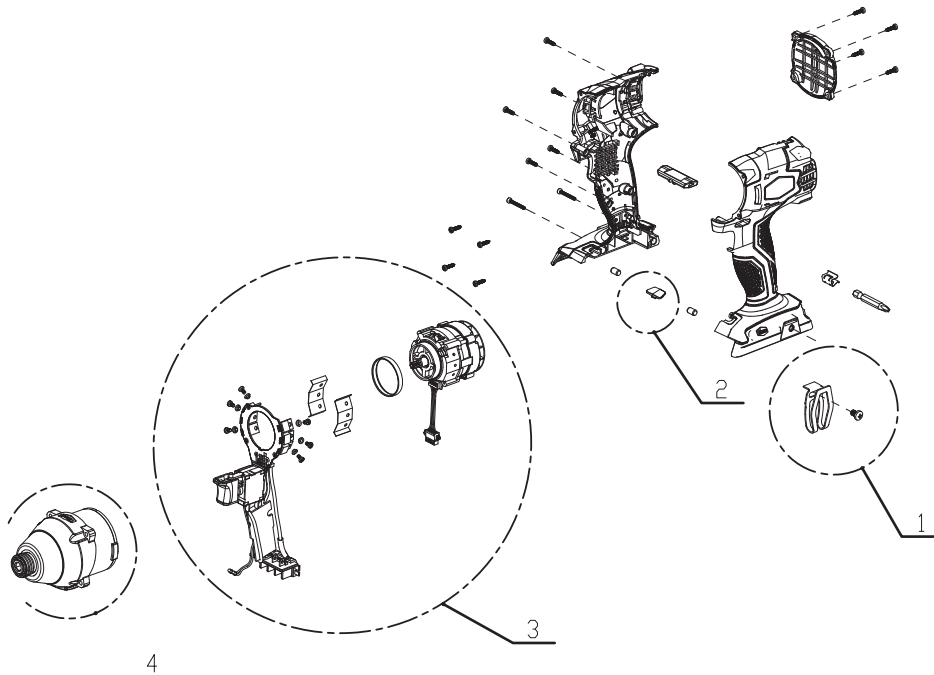

# Power Tool GD24ID,3801407

Power Tool GD24ID, 3801407

Pos	PNC	Description	Qty	UOM
1	RA34111784	LED Lamp-chimney	1	set
		LED Lamp-chimney	1	piece
2	RA33307784	Belt Clip Assembly	1	set
		Belt Clip	1	piece
		Screw Of Blet Clip	1	piece
3	RA31106797	PCB Board Assembly	1	set
		battery socket assembly	1	piece
		shrinkable tube	10	cm
		PCB Board Assembly	1	piece
		speed switch	1	piece
		Screw	6	piece
		insulated sleeve	6	piece
		insulation pad	2	piece
		rubber ring	1	piece
		Motor	1	piece
		PCBA fixed seat	1	piece
4	RA31100797	Gear Box Assembly	1	set
		gear box rear housing	1	piece
		screw	2	piece
		bearing	1	piece
		annular gear	1	piece
		planetary gear	3	piece
		washer	1	piece
		pin	3	piece
		drive shaft	1	piece
		steel ball	2	piece
		rubber ring	1	piece
		spring pocket	1	piece
		spring	1	piece
		steel ball gasket	1	piece
		steel ball	18	piece
		pounding head	1	piece
		output shaft	1	piece
		steel ball	2	piece
		nylon washer	1	piece
		steel wire ring for hole	1	piece
		sleeve	1	piece
		gear box front housing	1	piece
		spring	1	piece

Pos	PNC	Description	Qty	UOM
		sleeve	1	piece
		sleeve washer	1	piece
		steel wire ring for shaft	1	piece
		rubber cover	1	piece
		oil	0,006	KG

Pos	PNC	Description	Qty	UOM
4-21	33100796	Gear box front housing	1	piece
4-22	32904790	Spring	1	piece
		Sleeve	1	piece
		Sleeve washer	1	piece
		Steel wire ring for shaft	1	piece
		Rubber cover	1	piece
		Oil	0,006	KG