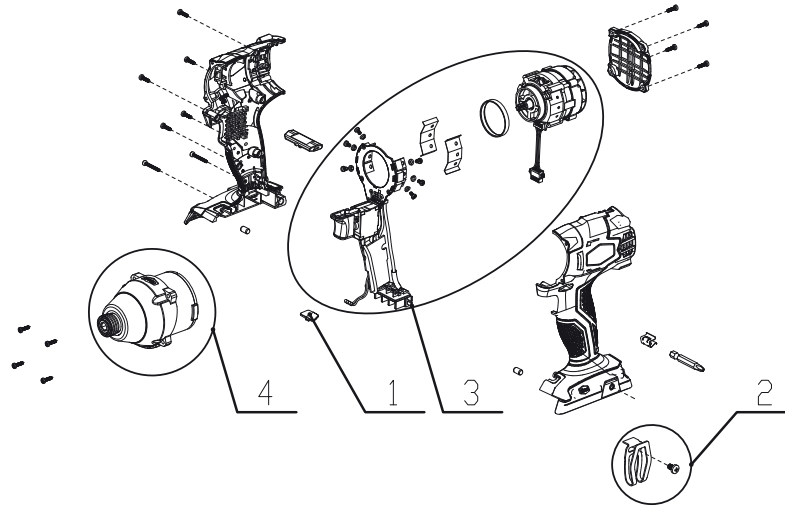

Brushless impact driver, 31000797

Brushless impact driver, 31000797: 37042A, 3801407RU, 32067, 3801407, 3700762, 3801407RU, 37042, 3800262

Pos	PNC	Description	Qty	UOM
1	RA34111784	Led lamp-chimney	1	Set
		Led lamp-chimney	1	piece
2	RA33307784	Belt clip assembly	1	Set
		Belt clip	1	piece
		Screw of blet clip	1	piece
3	RA31106797	Pcb board assembly	1	Set
		Battery socket assembly	1	piece
		Shrinkable tube	10	cm
		Pcb board assembly	1	piece
		Speed switch	1	piece
		Screw	6	piece
		Insulated sleeve	6	piece
		Insulation pad	2	piece
		Rubber ring	1	piece
		Motor	1	piece
		Pcba fixed seat	1	piece
4	RA31100797	Gear box assembly	1	Set
		Gear box rear housing	1	piece
		Screw	2	piece
		Bearing	1	piece
		Annular gear	1	piece
		Planetary gear	3	piece
		Washer	1	piece
		Pin	3	piece
		Drive shaft	1	piece
		Steel ball	2	piece
		Rubber ring	1	piece
		Spring pocket	1	piece
		Spring	1	piece
		Steel ball gasket	1	piece
		Steel ball	18	piece
		Pounding head	1	piece
		Output shaft	1	piece
		Steel ball	2	piece
		Nylon washer	1	piece
		Steel wire ring for hole	1	piece
		Sleeve	1	piece

Pos	PNC	Description	Qty	UOM
4-21	33100796	Gear box front housing	1	piece
4-22	32904790	Spring	1	piece
		Sleeve	1	piece
		Sleeve washer	1	piece
		Steel wire ring for shaft	1	piece
		Rubber cover	1	piece
		Oil	0,006	KG