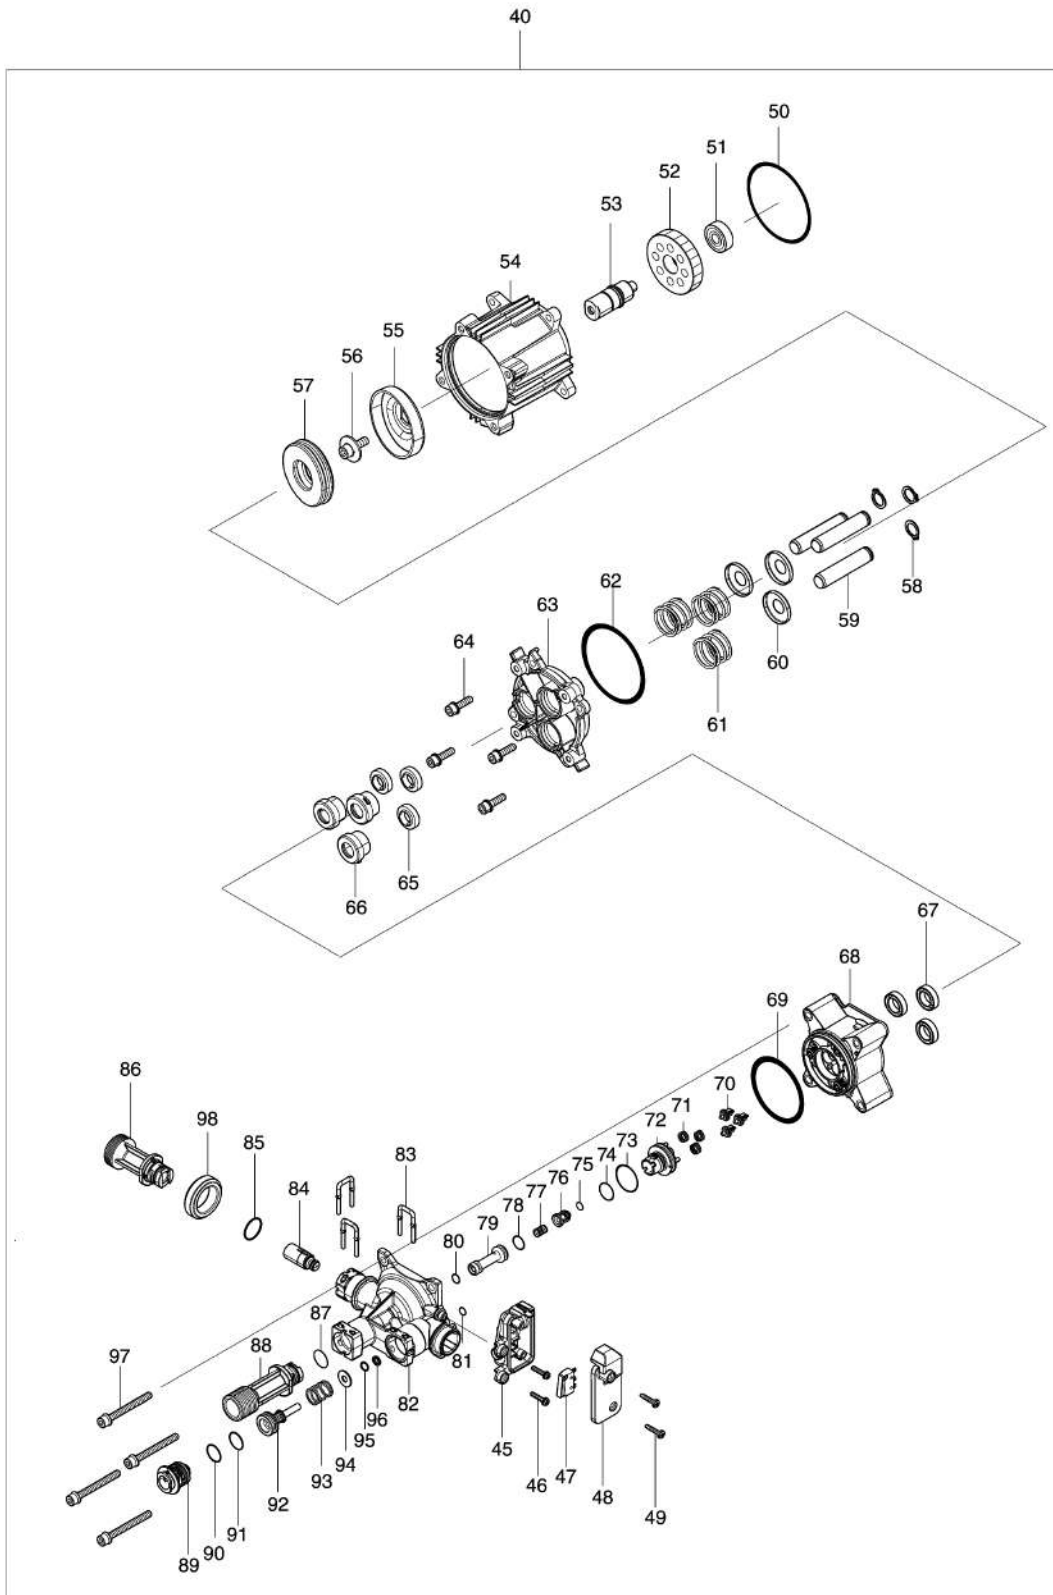

Model No.DHW080 CORDLESS HIGH PRESSURE WASHER

Model No.DHW080 CORDLESS HIGH PRESSURE WASHER

Model No.DHW080 CORDLESS HIGH PRESSURE WASHER

Item	Parts No.	Description	I/C	Qty	New/Old	Opt. 1	Opt. 2	Note
001	266326-2	TAPPING SCREW 4X18		5				
002	458336-5	ACCESSORY BOX		1				
003	458332-3	BATTERY BOX COVER		1				
004	232471-5	LEAF SPRING		1				
005	266326-2	TAPPING SCREW 4X18		1				
006	459380-5	LOCK LEVER		1				
007	183M37-1	HOUSING SET		1				
C10	809R02-9	CAUTION LABEL		1				
D10		INC. 42						
008	456837-7	SWITCH DIAL 50		1				
009	268292-9	PIN 4		1				
010	213176-6	O RING 14		1				
011	651382-9	SWITCH 1703.4702		1				
012	347530-3	LOCK PLATE		1				
013	422411-3	SPONGE		3				
014	213527-3	O RING 38		1				
016	257926-9	STOP RING E-2.0		1				
017	327333-1	ROD 3		1				
018	347513-3	HOOK		1				
019	232435-9	TORSION SPRING 4		1				
020	620B17-5	CONTROLLER COMPLETE		1				
C10	819R38-0	INDICATION LABEL		1				
021	266326-2	TAPPING SCREW 4X18		3				
022	183M55-9	TERMINAL HOLDER SET		1				
C10	263005-3	RUBBER PIN 6		4				
D10		INC. 24						
023	644809-6	TERMINAL		2				
024	183M55-9	TERMINAL HOLDER SET		1				
C10	263005-3	RUBBER PIN 6		4				
D10		INC. 22						
025	855Y74-4	DHW080 SERIAL NO. LABEL		1				
028	422250-1	RECEIVE RUBBER		1				
029	458326-8	MOTOR HOUSING		1				
030	422409-0	RUBBER CUSHION		2				
031	629414-0	STATOR		1				
032	458327-6	BAFFLE PLATE		1				
033	210062-2	BALL BEARING 607ZZ		1				
034	266326-2	TAPPING SCREW 4X18		2				
035	519570-3	ROTOR ASSEMBLY		1				
D10		INC. 33,37						
036	922233-6	H.S.H.BOLT M5X20 WITH WR		4				
037	211131-2	BALL BEARING 6001DDW		1				