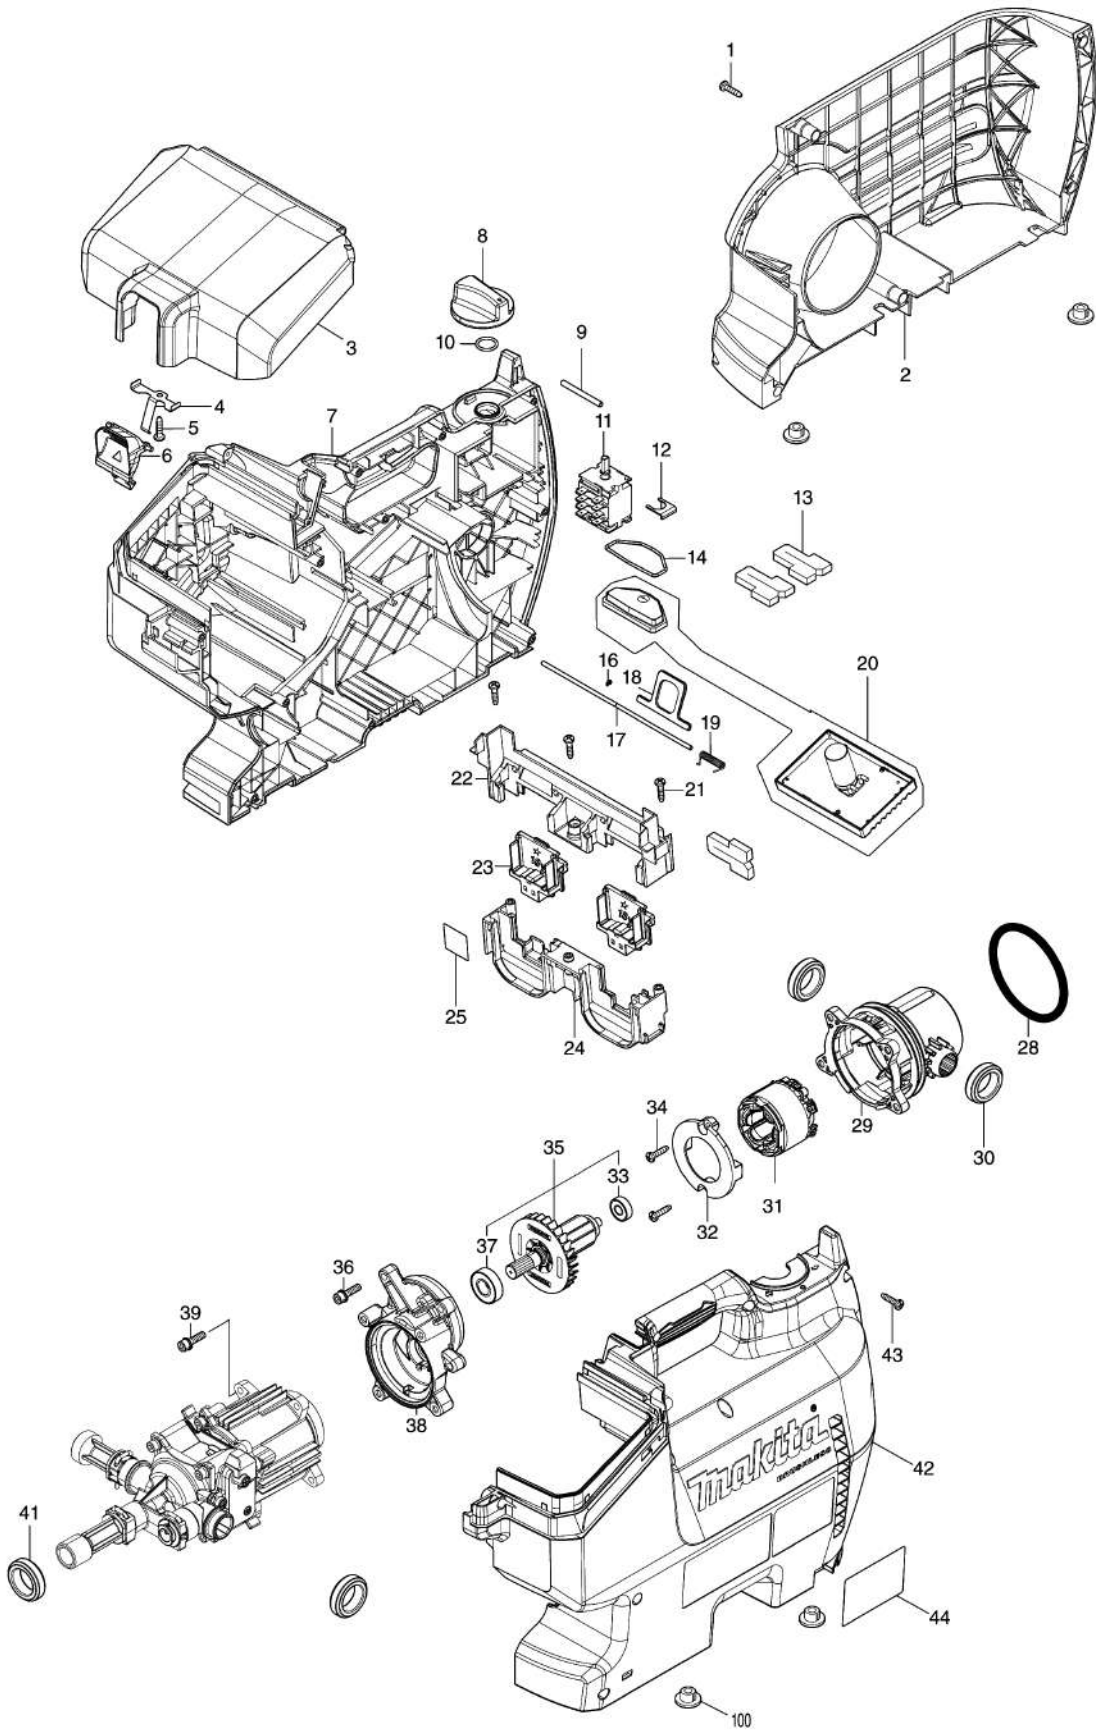

Model No.DHW080 CORDLESS HIGH PRESSURE WASHER

Model No.DHW080 CORDLESS HIGH PRESSURE WASHER

Model No.DHW080 CORDLESS HIGH PRESSURE WASHER

Item	Parts No.	Description	I/C	Qty	New/Old	Opt. 1	Opt. 2	Note
001	266326-2	TAPPING SCREW 4X18		5				
002	458336-5	ACCESSORY BOX		1				
003	458332-3	BATTERY BOX COVER		1				
004	232471-5	LEAF SPRING		1				
005	266326-2	TAPPING SCREW 4X18		1				
006	459380-5	LOCK LEVER		1				
007	183M37-1	HOUSING SET		1				
C10	809R02-9	CAUTION LABEL		1				
D10		INC. 42						
008	456837-7	SWITCH DIAL 50		1				
009	268292-9	PIN 4		1				
010	213176-6	O RING 14		1				
011	651382-9	SWITCH 1703.4702		1				
012	347530-3	LOCK PLATE		1				
013	422411-3	SPONGE		3				
014	213527-3	O RING 38		1				
016	257926-9	STOP RING E-2.0		1				
017	327333-1	ROD 3		1				
018	347513-3	HOOK		1				
019	232435-9	TORSION SPRING 4		1				
020	620B17-5	CONTROLLER COMPLETE		1				
C10	819R38-0	INDICATION LABEL		1				
021	266326-2	TAPPING SCREW 4X18		3				
022	183M55-9	TERMINAL HOLDER SET		1				
C10	263005-3	RUBBER PIN 6		4				
D10		INC. 24						
023	644809-6	TERMINAL		2				
024	183M55-9	TERMINAL HOLDER SET		1				
C10	263005-3	RUBBER PIN 6		4				
D10		INC. 22						
025	855Y74-4	DHW080 SERIAL NO. LABEL		1				
028	422250-1	RECEIVE RUBBER		1				
029	458326-8	MOTOR HOUSING		1				
030	422409-0	RUBBER CUSHION		2				
031	629414-0	STATOR		1				
032	458327-6	BAFFLE PLATE		1				
033	210062-2	BALL BEARING 607ZZ		1				
034	266326-2	TAPPING SCREW 4X18		2				
035	519570-3	ROTOR ASSEMBLY		1				
D10		INC. 33,37						
036	922233-6	H.S.H.BOLT M5X20 WITH WR		4				
037	211131-2	BALL BEARING 6001DDW		1				